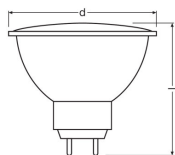

Product description	Certificates & standards		Country-specific categorizations
	Energy efficiency class	Energy consumption	ILCOS
DECOSTAR 51 PRO 14 W 12 V 10° GU5.3	B	16 kWh/1000h	HRGS//UBIB-14-12-GU5.3-51/10
DECOSTAR 51 PRO 14 W 12 V 36° GU5.3	B	16 kWh/1000h	HRGS//UB-14-12-GU5.3-51/36
DECOSTAR 51 PRO 20 W 12 V 10° GU5.3	B	22 kWh/1000h	HRGS//UBIB-20-12-GU5.3-51/10
DECOSTAR 51 PRO 20 W 12 V 24° GU5.3	B	22 kWh/1000h	HRGS//UBIB-20-12-GU5.3-51/24
DECOSTAR 51 PRO 20 W 12 V 36° GU5.3	B	22 kWh/1000h	HRGS//UBIB-20-12-GU5.3-51/36
DECOSTAR 51 PRO 20 W 12 V 60° GU5.3	B	22 kWh/1000h	HRGS//UBIB-20-12-GU5.3-51/60
DECOSTAR 51 PRO 35 W 12 V 10° GU5.3	B	38 kWh/1000h	HRGS//UBIB-35-12-GU5.3-51/10
DECOSTAR 51 PRO 35 W 12 V 24° GU5.3	B	38 kWh/1000h	HRGS//UBIB-35-12-GU5.3-51/24
DECOSTAR 51 PRO 35 W 12 V 36° GU5.3	B	38 kWh/1000h	HRGS//UBIB-35-12-GU5.3-51/36
DECOSTAR 51 PRO 35 W 12 V 60° GU5.3	B	38 kWh/1000h	HRGS//UBIB-35-12-GU5.3-51/60
DECOSTAR 51 PRO 50 W 12 V 10° GU5.3	B	54 kWh/1000h	HRGS//UBIB-50-12-GU5.3-51/10
DECOSTAR 51 PRO 50 W 12 V 24° GU5.3	B	54 kWh/1000h	HRGS//UBIB-50-12-GU5.3-51/24
DECOSTAR 51 PRO 50 W 12 V 36° GU5.3	B	54 kWh/1000h	HRGS//UBIB-50-12-GU5.3-51/36
DECOSTAR 51 PRO 50 W 12 V 60° GU5.3	B	54 kWh/1000h	HRGS//UBIB-50-12-GU5.3-51/60