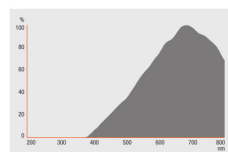

Product description	Certificates & standards		Country-specific categorizations
	Energy efficiency class	Energy consumption	ILCOS
DECOSTAR 51 PRO 14 W 12 V 10° GU5.3	B	16 kWh/1000h	HRGS//UBIB-14-12-GU5.3-51/10
DECOSTAR 51 PRO 14 W 12 V 36° GU5.3	B	16 kWh/1000h	HRGS//UB-14-12-GU5.3-51/36
DECOSTAR 51 PRO 20 W 12 V 10° GU5.3	B	22 kWh/1000h	HRGS//UBIB-20-12-GU5.3-51/10
DECOSTAR 51 PRO 20 W 12 V 24° GU5.3	B	22 kWh/1000h	HRGS//UBIB-20-12-GU5.3-51/24
DECOSTAR 51 PRO 20 W 12 V 36° GU5.3	B	22 kWh/1000h	HRGS//UBIB-20-12-GU5.3-51/36
DECOSTAR 51 PRO 20 W 12 V 60° GU5.3	B	22 kWh/1000h	HRGS//UBIB-20-12-GU5.3-51/60
DECOSTAR 51 PRO 35 W 12 V 10° GU5.3	B	38 kWh/1000h	HRGS//UBIB-35-12-GU5.3-51/10
DECOSTAR 51 PRO 35 W 12 V 24° GU5.3	B	38 kWh/1000h	HRGS//UBIB-35-12-GU5.3-51/24
DECOSTAR 51 PRO 35 W 12 V 36° GU5.3	B	38 kWh/1000h	HRGS//UBIB-35-12-GU5.3-51/36
DECOSTAR 51 PRO 35 W 12 V 60° GU5.3	B	38 kWh/1000h	HRGS//UBIB-35-12-GU5.3-51/60
DECOSTAR 51 PRO 50 W 12 V 10° GU5.3	B	54 kWh/1000h	HRGS//UBIB-50-12-GU5.3-51/10
DECOSTAR 51 PRO 50 W 12 V 24° GU5.3	B	54 kWh/1000h	HRGS//UBIB-50-12-GU5.3-51/24
DECOSTAR 51 PRO 50 W 12 V 36° GU5.3	B	54 kWh/1000h	HRGS//UBIB-50-12-GU5.3-51/36
DECOSTAR 51 PRO 50 W 12 V 60° GU5.3	B	54 kWh/1000h	HRGS//UBIB-50-12-GU5.3-51/60