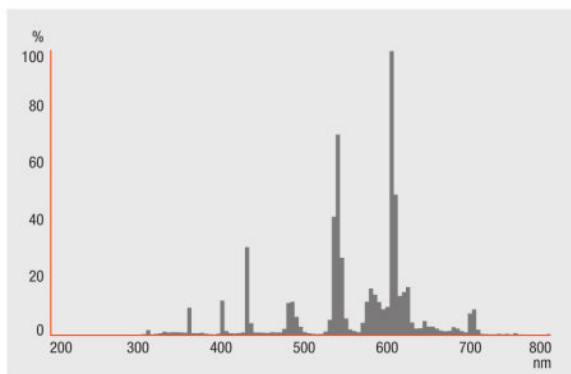

Light Distribution

Spectral power distribution

SAFETY ADVICE

In case of lamp breakage: www.ledvance.com/brokenlamp
Not for use with external dimmers or electronic switches.

LOGISTICAL DATA

Product code	Product description	Packaging unit (Pieces/Unit)	Dimensions (length x width x height)	Volume	Gross weight
4008321363855	D STICK 20 W/827 220...240 V E27	Shipping carton box 10	242 mm x 172 mm x 104 mm	4.33 dm³	1050.44 g
4008321363855	D STICK 20 W/827 220...240 V E27	Shipping carton box 30	295 mm x 270 mm x 190 mm	15.13 dm³	3100.00 g
4008321989789	D STICK 20 W/827 220...240 V E27	Shipping carton box 6	155 mm x 197 mm x 158 mm	4.82 dm³	724.20 g

The mentioned product code describes the smallest quantity unit which can be ordered. One shipping unit can contain one or more single products. When placing an order, for the quantity please enter single or multiples of a shipping unit.

DISCLAIMER

Subject to change without notice. Errors and omission excepted. Always make sure to use the most recent release.