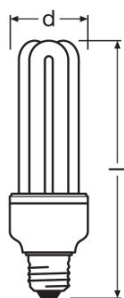

TECHNICAL DATA

Electrical data

Nominal wattage	20.00 W
Rated wattage	20.00 W
Nominal voltage	220...240 V
Operating frequency	50...60 Hz

Photometrical data

Nominal luminous flux	1200 lm
Rated luminous flux	1200 lm
Rated color temperature	2700 K
Light color	827
Light color (designation)	Warm White
Color rendering index Ra	≥80
Color rendering group	1B

Dimensions & weight

Maximum diameter	49.0 mm
Overall length	161.0 mm
Product weight	80.00 g
Length	161.0 mm

Temperatures & operating conditions

Ambient temperature range	-10...+50 °C
---------------------------	--------------