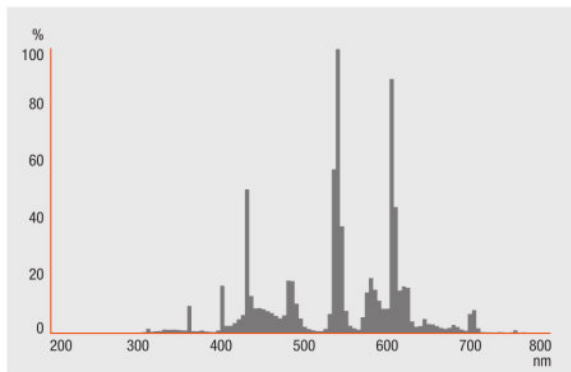

Light Distribution

Spectral power distribution

SAFETY ADVICE

In case of lamp breakage: www.ledvance.com/brokenlamp
Not for use with external dimmers or electronic switches.

LOGISTICAL DATA

Product code	Product description	Packaging unit (Pieces/Unit)	Dimensions (length x width x height)	Volume	Gross weight
4008321986849	D STICK 20 W/840 220...240 V E27	Shipping carton box 10	239 mm x 177 mm x 103 mm	4.36 dm³	1120.00 g

The mentioned product code describes the smallest quantity unit which can be ordered. One shipping unit can contain one or more single products. When placing an order, for the quantity please enter single or multiples of a shipping unit.

DISCLAIMER

Subject to change without notice. Errors and omission excepted. Always make sure to use the most recent release.