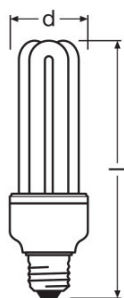

TECHNICAL DATA

Electrical data

Nominal wattage	20.00 W
Rated wattage	20.00 W
Nominal voltage	220...240 V
Operating frequency	50...60 Hz

Photometrical data

Nominal luminous flux	1200 lm
Rated luminous flux	1200 lm
Rated color temperature	4000 K
Light color	840
Light color (designation)	Cool White
Color rendering index Ra	≥80
Color rendering group	1B

Dimensions & weight

Maximum diameter	49.0 mm
Overall length	161.0 mm
Product weight	80.00 g
Length	161.0 mm

Temperatures & operating conditions

Ambient temperature range	-10...+50 °C
---------------------------	--------------