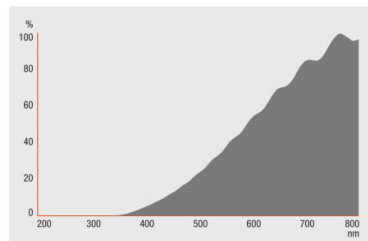

HALOSPOT 111 35 W 6 V 4° G53,
HALOSPOT 111 35 W 12 V 4° G53,
HALOSPOT 111 35 W 12 V 24° G53,
HALOSPOT 111 50 W 12 V 4° G53,
HALOSPOT 111 50 W 12 V 6° G53,
HALOSPOT 111 50 W 12 V 24° G53,
HALOSPOT 111 50 W 12 V 40° G53,
HALOSPOT 111 75 W 12 V 6° G53,
HALOSPOT 111 75 W 12 V 24° G53,
HALOSPOT 111 75 W 12 V 40° G53,
HALOSPOT 111 100 W 12 V 6° G53,
HALOSPOT 111 100 W 12 V 24° G53,
HALOSPOT 111 100 W 12 V 40° G53

HALOSPOT 111 35 W 6 V 4° G53,
HALOSPOT 111 35 W 12 V 4° G53,
HALOSPOT 111 35 W 12 V 24° G53,
HALOSPOT 111 50 W 12 V 4° G53,
HALOSPOT 111 50 W 12 V 6° G53,
HALOSPOT 111 50 W 12 V 24° G53,
HALOSPOT 111 50 W 12 V 40° G53,
HALOSPOT 111 75 W 12 V 6° G53,
HALOSPOT 111 75 W 12 V 24° G53,
HALOSPOT 111 75 W 12 V 40° G53,
HALOSPOT 111 100 W 12 V 6° G53,
HALOSPOT 111 100 W 12 V 24° G53,
HALOSPOT 111 100 W 12 V 40° G53

APPLICATION ADVICE

For more detailed application information and graphics please see product datasheet.

LOGISTICAL DATA