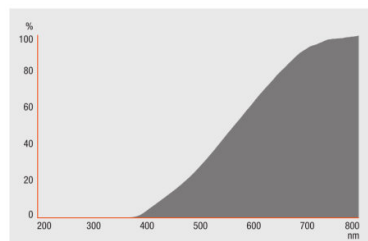

HALOSPOT 111 PRO 35 W 12 V 6° G53,
HALOSPOT 111 PRO 35 W 12 V 24°
G53, HALOSPOT 111 PRO 50 W 12 V 6°
G53, HALOSPOT 111 PRO 50 W 12 V
24° G53, HALOSPOT 111 PRO 50 W 12
V 40° G53, HALOSPOT 111 PRO 60 W
12 V 6° G53, HALOSPOT 111 PRO 60 W
12 V 24° G53, HALOSPOT 111 PRO 60
W 12 V 40° G53

HALOSPOT 111 PRO 35 W 12 V 6° G53,
HALOSPOT 111 PRO 35 W 12 V 24°
G53, HALOSPOT 111 PRO 50 W 12 V 6°
G53, HALOSPOT 111 PRO 50 W 12 V
24° G53, HALOSPOT 111 PRO 50 W 12
V 40° G53, HALOSPOT 111 PRO 60 W
12 V 6° G53, HALOSPOT 111 PRO 60 W
12 V 24° G53, HALOSPOT 111 PRO 60
W 12 V 40° G53

APPLICATION ADVICE

For more detailed application information and graphics please see product datasheet.

LOGISTICAL DATA

Product code	Product description	Packaging unit (Pieces/Unit)	Dimensions (length x width x height)	Volume	Gross weight
4050300656823	HALOSPOT 111 PRO 35 W 12 V 6° G53	Shipping carton box 6	275 mm x 130 mm x 185 mm	6.61 dm³	657.00 g
4050300656847	HALOSPOT 111 PRO 35 W 12 V 24° G53	Shipping carton box 6	275 mm x 130 mm x 185 mm	6.61 dm³	663.00 g