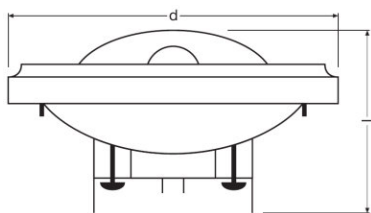

HALOSPOT 111 PRO 35 W 12 V 6° G53,
HALOSPOT 111 PRO 35 W 12 V 24°
G53, HALOSPOT 111 PRO 50 W 12 V 6°
G53, HALOSPOT 111 PRO 50 W 12 V
24° G53, HALOSPOT 111 PRO 50 W 12
V 40° G53, HALOSPOT 111 PRO 60 W
12 V 6° G53, HALOSPOT 111 PRO 60 W
12 V 24° G53, HALOSPOT 111 PRO 60
W 12 V 40° G53

HALOSPOT 111 PRO 35 W 12 V 6° G53,
HALOSPOT 111 PRO 35 W 12 V 24°
G53, HALOSPOT 111 PRO 50 W 12 V 6°
G53, HALOSPOT 111 PRO 50 W 12 V
24° G53, HALOSPOT 111 PRO 50 W 12
V 40° G53, HALOSPOT 111 PRO 60 W
12 V 6° G53, HALOSPOT 111 PRO 60 W
12 V 24° G53, HALOSPOT 111 PRO 60
W 12 V 40° G53

APPLICATION ADVICE

For more detailed application information and graphics please see product datasheet.

LOGISTICAL DATA

Product code	Product description	Packaging unit (Pieces/Unit)	Dimensions (length x width x height)	Volume	Gross weight
4050300656823	HALOSPOT 111 PRO 35 W 12 V 6° G53	Shipping carton box 6	275 mm x 130 mm x 185 mm	6.61 dm³	657.00 g
4050300656847	HALOSPOT 111 PRO 35 W 12 V 24° G53	Shipping carton box 6	275 mm x 130 mm x 185 mm	6.61 dm³	663.00 g