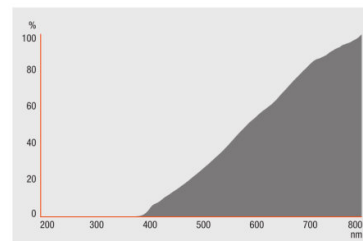

Product description	Dimmable	Certificates & standards		Country specific categorizations
		Energy efficiency class	Energy consumption	ILCOS
HALOSTAR PRO 60 W 12 V GY6.35	Yes	B	65 kWh/1000h	HSGST/UB/UI-60-12-GY6.35-12/30

HALOSTAR PRO 7 W 12 V G4,
HALOSTAR PRO 14 W 12 V G4,
HALOSTAR PRO 25 W 12 V GY6.35,
HALOSTAR PRO 35 W 12 V GY6.35,
HALOSTAR PRO 60 W 12 V GY6.35

HALOSTAR PRO 50 W 12 V GY6.35

HALOSTAR PRO 7 W 12 V G4,
HALOSTAR PRO 14 W 12 V G4,
HALOSTAR PRO 25 W 12 V GY6.35,
HALOSTAR PRO 35 W 12 V GY6.35,
HALOSTAR PRO 50 W 12 V GY6.35,
HALOSTAR PRO 60 W 12 V GY6.35

APPLICATION ADVICE

For more detailed application information and graphics please see product datasheet.

LOGISTICAL DATA