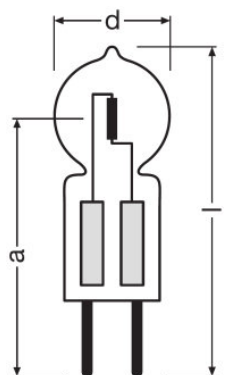

Product description	Dimmable	Certificates & standards		Country specific categorizations
		Energy efficiency class	Energy consumption	ILCOS
HALOSTAR PRO 60 W 12 V GY6.35	Yes	B	65 kWh/1000h	HSGST/UB/UI-60-12-GY6.35-12/30

HALOSTAR PRO 7 W 12 V G4,
HALOSTAR PRO 14 W 12 V G4,
HALOSTAR PRO 25 W 12 V GY6.35,
HALOSTAR PRO 35 W 12 V GY6.35,
HALOSTAR PRO 60 W 12 V GY6.35

HALOSTAR PRO 50 W 12 V GY6.35

HALOSTAR PRO 7 W 12 V G4,
HALOSTAR PRO 14 W 12 V G4,
HALOSTAR PRO 25 W 12 V GY6.35,
HALOSTAR PRO 35 W 12 V GY6.35,
HALOSTAR PRO 50 W 12 V GY6.35,
HALOSTAR PRO 60 W 12 V GY6.35

APPLICATION ADVICE

For more detailed application information and graphics please see product datasheet.

LOGISTICAL DATA