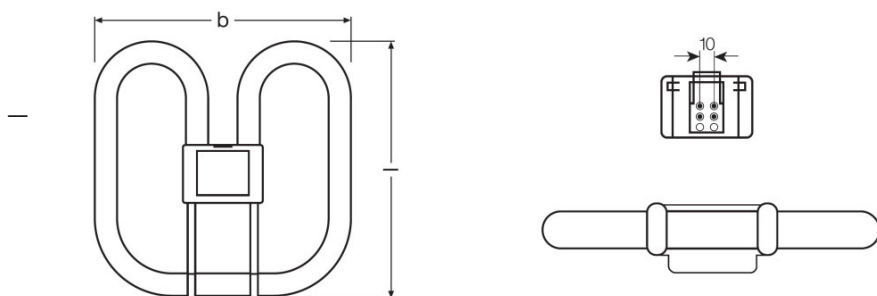

PRODUCT FEATURES

- Short and compact pin-base lamp with double-turn tubes
- Single-ended four-pin plug-in GR10q base
- Color rendering index R_a : 80...89

TECHNICAL DATA

Electrical data

Nominal wattage	16.00 W
Rated wattage	16.00 W

Dimensions & weight

Overall length	138.0 mm
Length	138.0 mm ¹⁾
Length acc. to IEC standard	138 mm
Outer bulb	T12
Maximum diameter	13.0 mm

¹⁾ Maximum

Lifespan

Nominal lamp life time	13000 h
Rated lamp life time	13000 h
Service life	7500 h ¹⁾