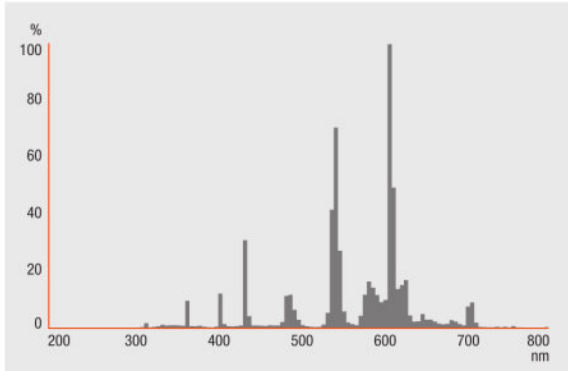

Light Distribution

Spectral power distribution

EQUIPMENT / ACCESSORIES

- Suitable for operation on electronic and conventional control gear

SAFETY ADVICE

In case of lamp breakage: www.ledvance.com/brokenlamp

LOGISTICAL DATA

Product code	Product description	Packaging unit (Pieces/Unit)	Dimensions (length x width x height)	Volume	Gross weight
4050300816890	CFL SQUARE 16 W/827 GR10Q	Shipping carton box 20	326 mm x 185 mm x 322 mm	19.42 dm³	2834.00 g

The mentioned product code describes the smallest quantity unit which can be ordered. One shipping unit can contain one or more single products. When placing an order, for the quantity please enter single or multiples of a shipping unit.

DISCLAIMER

Subject to change without notice. Errors and omission excepted. Always make sure to use the most recent release.