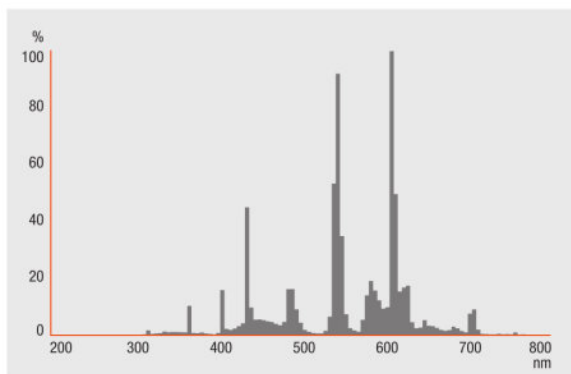

Light Distribution

Spectral power distribution

EQUIPMENT / ACCESSORIES

- Suitable for operation on electronic and conventional control gear

SAFETY ADVICE

In case of lamp breakage: www.ledvance.com/brokenlamp

LOGISTICAL DATA

Product code	Product description	Packaging unit (Pieces/Unit)	Dimensions (length x width x height)	Volume	Gross weight
4050300816982	CFL SQUARE 28 W/835 GR10Q	Shipping carton box 20	457 mm x 251 mm x 389 mm	44.62 dm³	5772.00 g

The mentioned product code describes the smallest quantity unit which can be ordered. One shipping unit can contain one or more single products. When placing an order, for the quantity please enter single or multiples of a shipping unit.

DISCLAIMER

Subject to change without notice. Errors and omission excepted. Always make sure to use the most recent release.