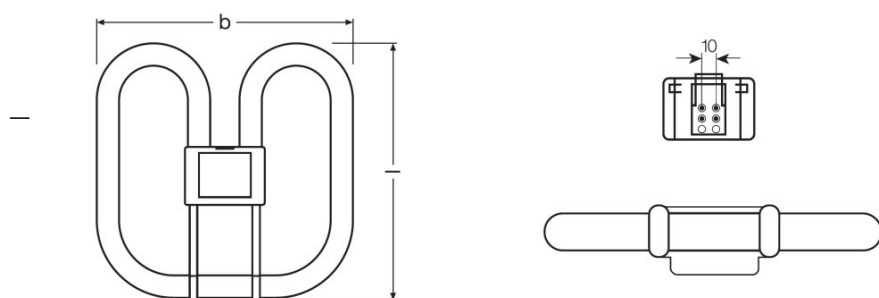

PRODUCT FEATURES

- Short and compact pin-base lamp with double-turn tubes
- Single-ended four-pin plug-in GR10q base
- Color rendering index R_a : 80...89

TECHNICAL DATA

Electrical data

Nominal wattage	28.00 W
Rated wattage	28.00 W

Dimensions & weight

Overall length	205.0 mm
Length	205.0 mm ¹⁾
Length acc. to IEC standard	205 mm
Outer bulb	T12
Maximum diameter	17.0 mm

¹⁾ Maximum

Lifespan

Nominal lamp life time	13000 h
Rated lamp life time	13000 h
Service life	7500 h ¹⁾