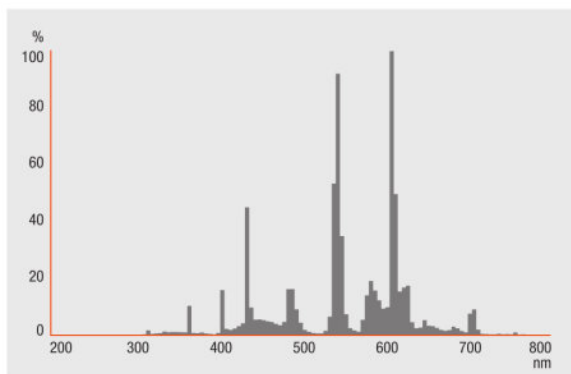

Light Distribution

Spectral power distribution

EQUIPMENT / ACCESSORIES

- Suitable for operation on electronic and conventional control gear

SAFETY ADVICE

In case of lamp breakage: www.ledvance.com/brokenlamp

LOGISTICAL DATA

Product code	Product description	Packaging unit (Pieces/Unit)	Dimensions (length x width x height)	Volume	Gross weight
4050300817026	CFL SQUARE 38 W/835 GR10Q	Shipping carton box 20	457 mm x 251 mm x 389 mm	44.62 dm³	5548.00 g

The mentioned product code describes the smallest quantity unit which can be ordered. One shipping unit can contain one or more single products. When placing an order, for the quantity please enter single or multiples of a shipping unit.

DISCLAIMER

Subject to change without notice. Errors and omission excepted. Always make sure to use the most recent release.