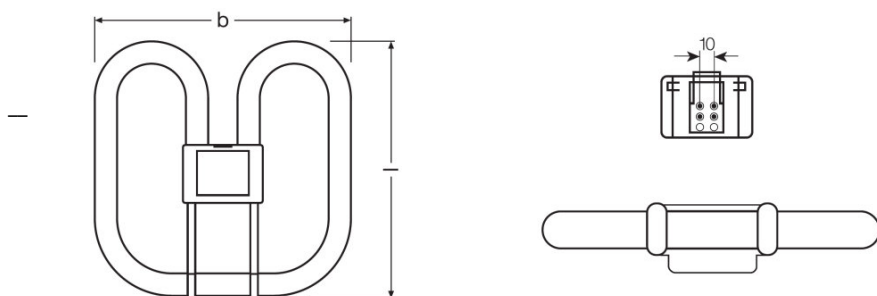

PRODUCT DATASHEET

CFL SQUARE 38 W/835 GR10Q

OSRAM CFL SQUARE 4 pins | Square CFLni with 4-pin GR10q base for ECG/CCG operation

AREAS OF APPLICATION

- Low-profile wall and ceiling luminaires
- Public buildings, reception areas, offices, corridors, etc.
- Shops
- Supermarkets and department stores
- Hotels, restaurants

PRODUCT FEATURES

- Short and compact pin-base lamp with double-turn tubes
- Single-ended four-pin plug-in GR10q base
- Color rendering index R_a : 80...89

TECHNICAL DATA

Electrical data

Nominal wattage	38.00 W
Rated wattage	38.50 W

Dimensions & weight

Overall length	205.0 mm
Length	205.0 mm ¹⁾
Length acc. to IEC standard	205 mm
Outer bulb	T12
Maximum diameter	17.0 mm

¹⁾ Maximum

Lifespan

Nominal lamp life time	13000 h
Rated lamp life time	13000 h
Service life	7500 h ¹⁾