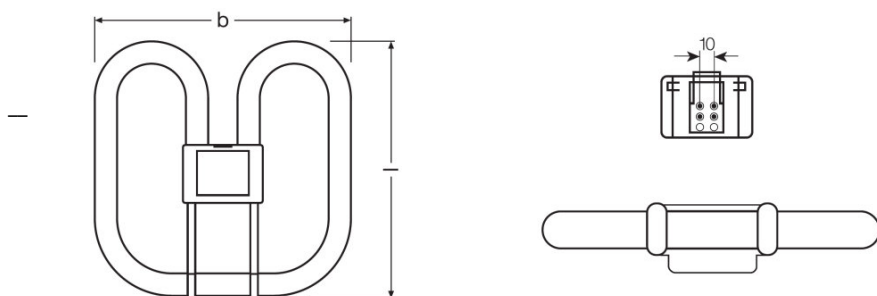

PRODUCT DATASHEET

CFL SQUARE 38 W/827 GR10Q

OSRAM CFL SQUARE 4 pins | Square CFLni with 4-pin GR10q base for ECG/CCG operation

AREAS OF APPLICATION

- Low-profile wall and ceiling luminaires
- Public buildings, reception areas, offices, corridors, etc.
- Shops
- Supermarkets and department stores
- Hotels, restaurants

PRODUCT FEATURES

- Short and compact pin-base lamp with double-turn tubes
- Single-ended four-pin plug-in GR10q base
- Color rendering index R_a : 80...89

TECHNICAL DATA

Electrical data

Nominal wattage	38.00 W
Rated wattage	38.50 W

Dimensions & weight

Overall length	205.0 mm
Length	205.0 mm ¹⁾
Length acc. to IEC standard	205 mm
Outer bulb	T12
Maximum diameter	17.0 mm

¹⁾ Maximum

Lifespan

Nominal lamp life time	13000 h
Rated lamp life time	13000 h
Service life	7500 h ¹⁾