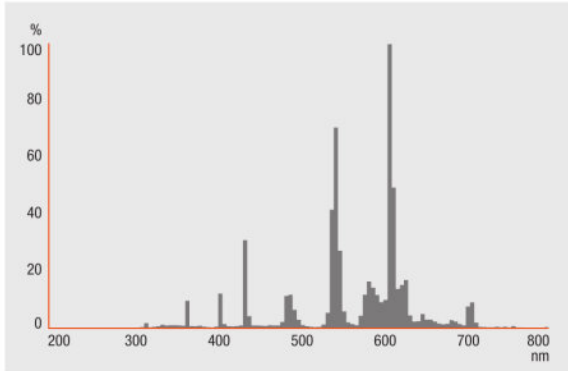

Light Distribution

Spectral power distribution

EQUIPMENT / ACCESSORIES

- Suitable for operation on electronic and conventional control gear

SAFETY ADVICE

In case of lamp breakage: www.ledvance.com/brokenlamp

LOGISTICAL DATA

Product code	Product description	Packaging unit (Pieces/Unit)	Dimensions (length x width x height)	Volume	Gross weight
4050300817002	CFL SQUARE 38 W/827 GR10Q	Shipping carton box 20	457 mm x 251 mm x 389 mm	44.62 dm³	5772.00 g

The mentioned product code describes the smallest quantity unit which can be ordered. One shipping unit can contain one or more single products. When placing an order, for the quantity please enter single or multiples of a shipping unit.

DISCLAIMER

Subject to change without notice. Errors and omission excepted. Always make sure to use the most recent release.