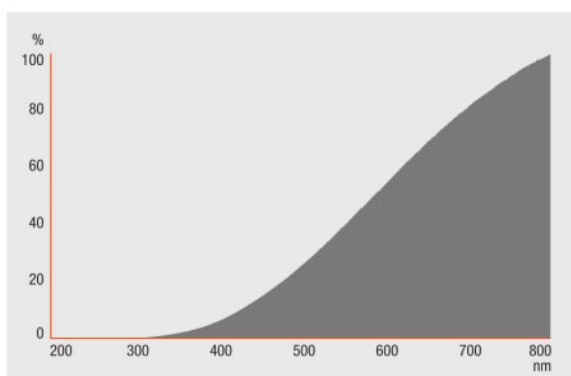

Nominal lamp life time	2000 h
Rated lamp life time	2000 h
Number of switching cycles	50000

Additional product data

Base (standard designation)	E27
Mercury content	0.0 mg
Mercury-free	Yes

Capabilities

Burning position	Any
Dimmable	Yes

Certificates & standards

Energy efficiency class	D
Energy consumption	20 kWh/1000h

Country-specific categorizations

ILCOS	HSGSP/C/UB-20-230-E27-60

Light Distribution

Spectral power distribution

LOGISTICAL DATA