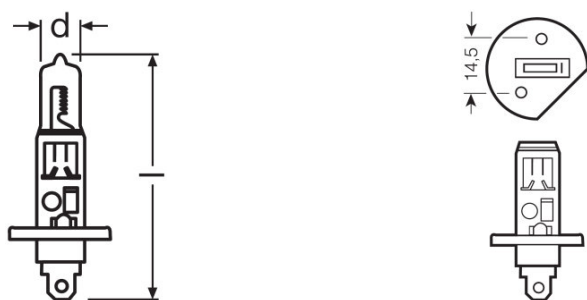

Product datasheet

Technical data

Electrical data

Power input	84 W ¹⁾
Nominal voltage	24.0 V
Nominal wattage	70.00 W
Test voltage	28.0 V

¹⁾ Maximum

Photometrical data

Luminous flux	1900 lm
Luminous flux tolerance	±15 %

Dimensions & weight

Length	67.5 mm
Diameter	8.5 mm
Product weight	5.88 g

Lifespan

Lifespan B3	400 h
Lifespan Tc	650 h

Additional product data

Base (standard designation)	P14.5s
-----------------------------	--------