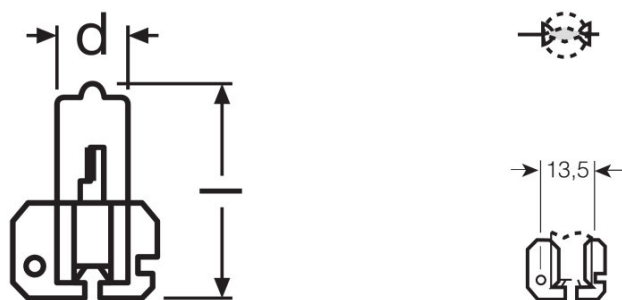

Product datasheet

Technical data

Electrical data

Power input	68 W ¹⁾
Nominal voltage	12.0 V
Nominal wattage	55.00 W
Test voltage	13.2 V

¹⁾ Maximum

Photometrical data

Luminous flux	1800 lm
Luminous flux tolerance	±15 %

Dimensions & weight

Length	31.0 mm
Diameter	9 mm
Product weight	2.33 g

Lifespan

Lifespan B3	90 h
Lifespan Tc	250 h

Additional product data

Base (standard designation)	X511
-----------------------------	------