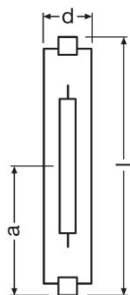

Nominal wattage	70.00 W
Rated wattage	70.00 W
Lamp current	0.98 A
Nominal voltage	85 V
Ignition voltage	4.0 / 5.0 kVp ¹⁾

¹⁾ Minimum / Maximum

Photometrical data

Rated lamp efficacy (standard condition)	94 lm/W
Rated luminous flux	6600 lm
Color rendering index Ra	≤25
Color temperature	2000 K
Rated LLMF at 2,000 h	0.94
Rated LLMF at 4,000 h	0.90
Rated LLMF at 6,000 h	0.88
Rated LLMF at 8,000 h	0.86
Rated LLMF at 12,000 h	0.83
Rated LLMF at 16,000 h	0.81
Rated LLMF at 20,000 h	0.80

— Dimensions & weight

Diameter	20.0 mm
Length	120.0 mm
Light center length (LCL)	60.0 mm
Product weight	20.80 g

Temperatures & operating conditions

Maximum permitted outer bulb temperature	650 °C
Maximum permitted pinch temperature	250 °C