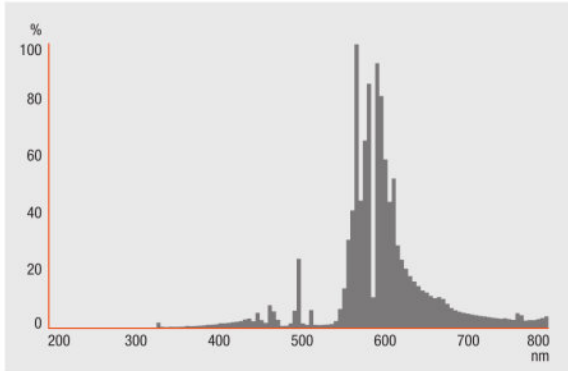

Light Distribution

Spectral power distribution

LOGISTICAL DATA

Product code	Product description	Packaging unit (Pieces/Unit)	Dimensions (length x width x height)	Volume	Gross weight
4050300024301	NAV-TS 70 W SUPER 4Y	Shipping carton box 12	174 mm x 157 mm x 139 mm	3.80 dm³	525.00 g

The mentioned product code describes the smallest quantity unit which can be ordered. One shipping unit can contain one or more single products. When placing an order, for the quantity please enter single or multiples of a shipping unit.

DISCLAIMER

Subject to change without notice. Errors and omission excepted. Always make sure to use the most recent release.