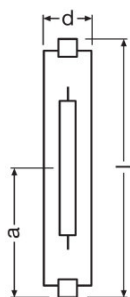

Nominal wattage	150.00 W
Rated wattage	150.00 W
Lamp current	1.8 A
Nominal voltage	97 V
Ignition voltage	4.0 / 5.0 kVp ¹⁾

¹⁾ Minimum / Maximum

Photometrical data

Rated lamp efficacy (standard condition)	100 lm/W
Rated luminous flux	15000 lm
Color rendering index Ra	≤25
Color temperature	2000 K
Rated LLMF at 2,000 h	0.98
Rated LLMF at 4,000 h	0.95
Rated LLMF at 6,000 h	0.92
Rated LLMF at 8,000 h	0.91
Rated LLMF at 12,000 h	0.89
Rated LLMF at 16,000 h	0.87
Rated LLMF at 20,000 h	0.85

— Dimensions & weight

Diameter	23.0 mm
Length	138.0 mm
Light center length (LCL)	69.0 mm
Product weight	34.20 g

Temperatures & operating conditions

Maximum permitted outer bulb temperature	650 °C
Maximum permitted pinch temperature	250 °C