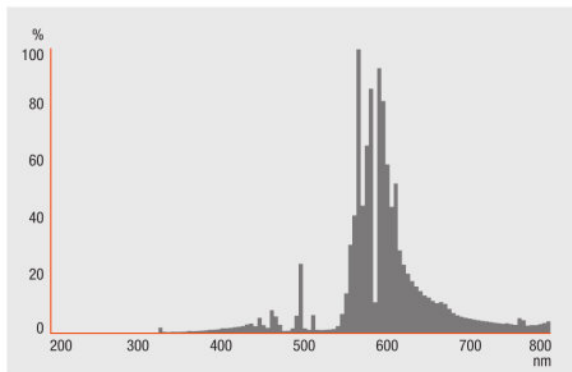

Light Distribution

Spectral power distribution

LOGISTICAL DATA

Product code	Product description	Packaging unit (Pieces/Unit)	Dimensions (length x width x height)	Volume	Gross weight
4050300281667	NAV-TS 150 W SUPER 4Y	Shipping carton box 12	183 mm x 178 mm x 144 mm	4.69 dm³	698.00 g

The mentioned product code describes the smallest quantity unit which can be ordered. One shipping unit can contain one or more single products. When placing an order, for the quantity please enter single or multiples of a shipping unit.

DISCLAIMER

Subject to change without notice. Errors and omission excepted. Always make sure to use the most recent release.