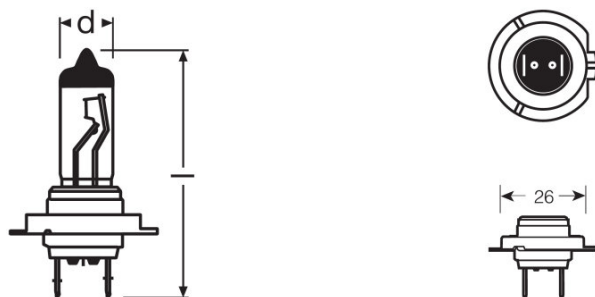

Product datasheet

Technical data

Electrical data

Power input	58 W ¹⁾
Nominal voltage	12.0 V
Nominal wattage	55.00 W
Test voltage	13.2 V

¹⁾ Maximum

Photometrical data

Luminous flux	1500 lm
---------------	---------

Dimensions & weight

Length	59.0 mm
Diameter	12.0 mm
Product weight	12.50 g

Lifespan

Lifespan B3	330 h
Lifespan Tc	550 h

Additional product data

Base (standard designation)	PX26d
Product remark	Lamp complies with ECE R 37 and SAE (DOT) regulations