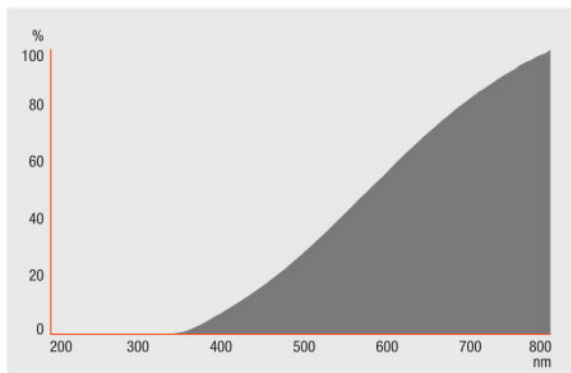

Rated lamp life time	4000 h
Number of switching cycles	100000

Additional product data

Base (standard designation)	GY6.35
Mercury content	0.0 mg
Mercury-free	Yes

Capabilities

Burning position	Any
Dimmable	Yes

Certificates & standards

Energy efficiency class	C
Energy consumption	22 kWh/1000h

Country-specific categorizations

ILCOS	HSGST/C/UB-20-12-GY6.35-12/30

Light Distribution

Spectral power distribution

LOGISTICAL DATA