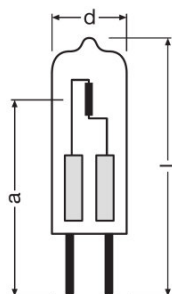

Light technical data

Starting time	0.0 s
Warm-up time (60 %)	0.00 s

Dimensions & weight

Diameter	12.0 mm
Overall length	44.0 mm
Light center length (LCL)	30.0 mm
Length	44.0 mm
Outer bulb	T12
Maximum diameter	12.0 mm