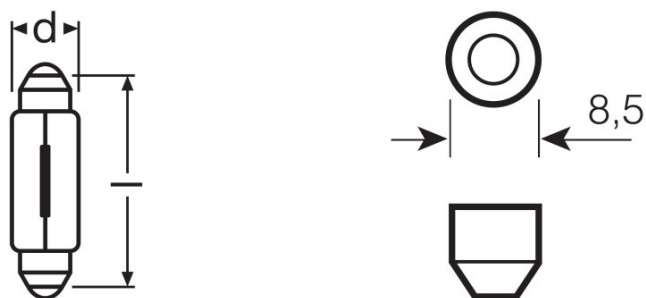

- Original spare parts

Product datasheet

Technical data

Electrical data

Power input	10 W
Nominal voltage	12.0 V
Nominal wattage	10.00 W
Power input tolerance	±10 %
Test voltage	13.5 V

Photometrical data

Luminous flux	100 lm ¹⁾
Luminous flux tolerance	±30 %

¹⁾ Minimum

Dimensions & weight

Length	41.0 mm
Diameter	11.0 mm
Product weight	3.10 g

Lifespan

Lifespan B3	500 h
Lifespan Tc	1000 h

Additional product data

Base (standard designation)	SV8.5-8
-----------------------------	---------