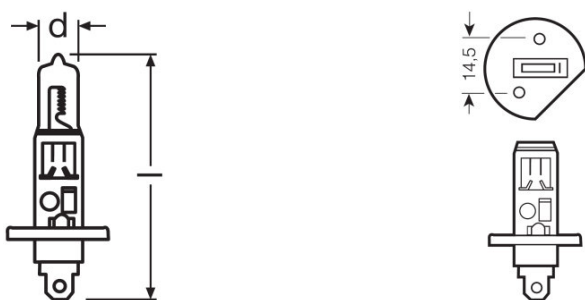

Product datasheet

Technical data

Electrical data

Power input	84 W ¹⁾
Nominal voltage	24.0 V
Nominal wattage	70.00 W
Test voltage	28.0 V

¹⁾ Maximum

Photometrical data

Luminous flux	1900 lm
Luminous flux tolerance	±15 %

Dimensions & weight

Length	67.5 mm
Diameter	8.5 mm
Product weight	5.88 g

Lifespan

Lifespan B3	400 h
Lifespan Tc	650 h

Additional product data

Base (standard designation)	P14.5s
-----------------------------	--------

Certificates & standards

ECE category	H1
--------------	----

Country specific categorizations

Product datasheet

Order reference	64155
------------------------	-------

Country specific information

Product code	METEL code	SEG-No.	STK number	UK Org
4050300016498	OSRA64155	-	4739961	-