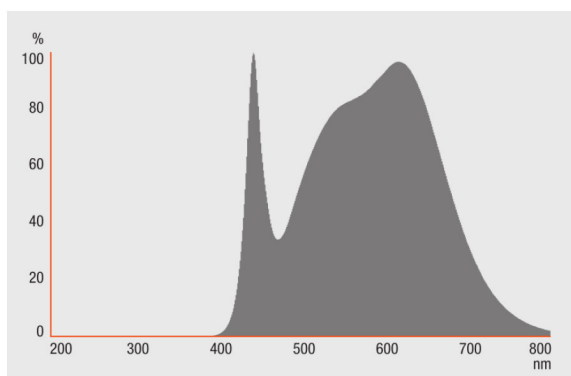

Energy efficiency class	A
Energy consumption	5 kWh/1000h

Country-specific categorizations

ILCOS	DRR-5-12-GU5,3-50/36
Order reference	LPMR16D2036 5W/

Light Distribution

Spectral power distribution

LOGISTICAL DATA

Product code	Packaging unit (Pieces/Unit)	Dimensions (length x width x height)	Gross weight	Volume
4058075815438	Folding carton box 1	49 mm x 49 mm x 62 mm	45.00 g	0.15 dm³
4058075815445	Shipping carton box 10	255 mm x 107 mm x 72 mm	492.00 g	1.96 dm³

The mentioned product code describes the smallest quantity unit which can be ordered. One shipping unit can contain one or more single products. When placing an order, for the quantity please enter single or multiples of a shipping unit.

REFERENCES / LINKS

For dimming conformity see

- www.ledvance.com/dim

For further products and actual information concerning LED lamps see