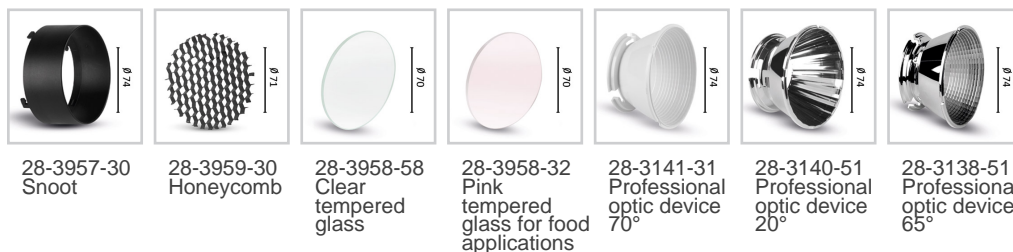

Product code	Colour
738-920-21	Mat white
738-920-16	Black
738-920-52	Silver, on demand

General Specifications

Product type	: Spotlights
Mounting type	: Ceiling - surface, Wall - surface
Description	: DRIM LED 230 is a compact spotlight with base, equipped with main voltage COB LED, without driver. Drim Led 230 is dimmable on the mains (230V). It can rotate up to 355° with respect to the horizontal axis and pivot up to 45° upwards and 90° downwards. Accessoried with optics for other beams.

Physical Specifications

Body	: Die-cast aluminium
Finishes	: Polyester painted
Reflector	: Mirror-metallized thermoplastic material

Electrical Specifications

Glow wire (°C)	: 850
Voltage (V)	: 220/240
Frequency (Hz)	: 50/60

Weight and Dimensions

Length (mm)	: 205
Height (mm)	: 216
Weight (Kg)	: 1.4

Optical Specifications

Light distribution	: Symmetric
Light emission	: Direct
Light beam	: 38°
Note	: Honeycomb code 28-3959-30, pink tempered glass for food applications code 28-3958-58, closing screen cod. 28-3958-58 to be used only together with snoot code 28-3957-30. 20°, 65° (mirror metallized), 70° (white) optics are available on demand.

Accessories

Lamps	Lamp categories	Lamp type	Lamp wattage (W)	Nominal lumens on thermal regime (lm)	Color rendering (CRI)
	LED	COB LED	19	2000	80

Pictures and Applications