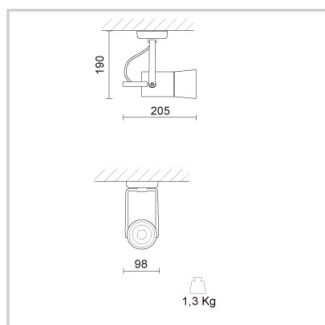

Physical Specifications

Body	: Die-cast aluminium
Finishes	: Polyester painted
Reflector	: Mirror-metallized thermoplastic material

Electrical Specifications

Glow wire (°C)	: 850
Voltage (V)	: 220/240
Frequency (Hz)	: 50/60

Weight and Dimensions

Length (mm)	: 205
Height (mm)	: 216
Weight (Kg)	: 1.4

Optical Specifications

Light distribution	: Symmetric
Light emission	: Direct
Light beam	: 38°
Note	: Honeycomb code 28-3959-30, pink tempered glass for food applications code 28-3958-58, closing screen cod. 28-3958-58 to be used only together with snoot code 28-3957-30. 20°, 65° (mirror metallized), 70° (white) optics are available on demand.