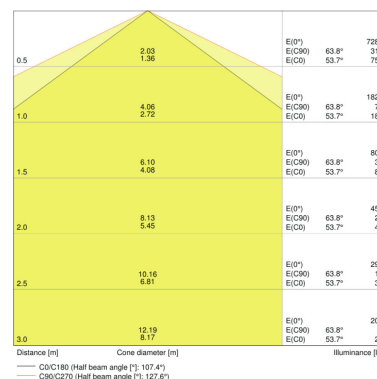

DP COMPACT 1500 55 W 4000K IP65 GY