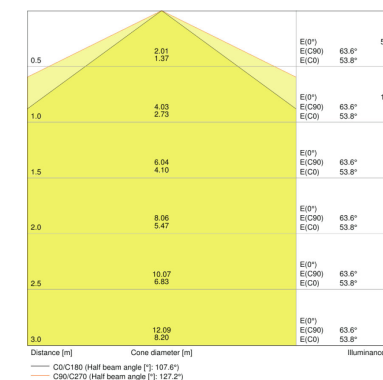

Product description	Type of connection	Ball shot safe	Certificates & standards		
			Protection class	Type of protection	Luminaire with limited surface temperature, class "D"
DP COMPACT 1500 31 W 4000K IP65 GY	Screwless terminal, 3-Pole	No	II	IP65	Yes
DP COMPACT 1500 55 W 4000K IP65 GY	Screwless terminal, 3-Pole	No	II	IP65	Yes
DP COMPACT 1500 55 W 6500K IP65 GY	Screwless terminal, 3-Pole	No	II	IP65	Yes

DP COMPACT 1200 23 W 4000K IP65 GY, DP COMPACT 1200 44 W 4000K IP65 GY, DP COMPACT 1200 44 W 6500K IP65 GY

DP COMPACT 1500 31 W 4000K IP65 GY, DP COMPACT 1500 55 W 4000K IP65 GY, DP COMPACT 1500 55 W 6500K IP65 GY

DP COMPACT 1200 23 W 4000K IP65 GY

DP COMPACT 1200 44 W 4000K IP65 GY