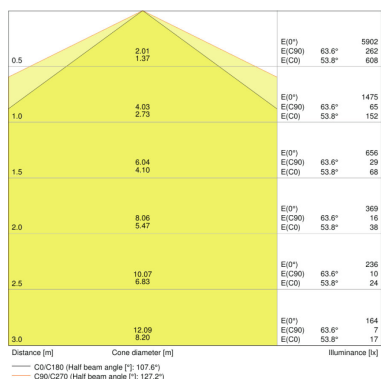

DP COMPACT 1200 44 W 6500K IP65 GY