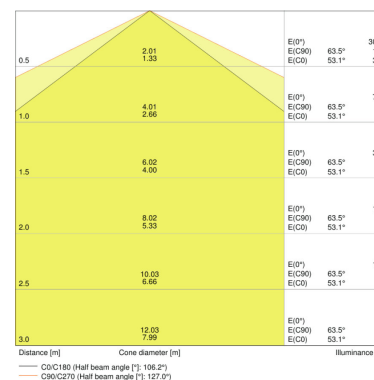

Product description	Type of connection	Ball shot safe	Certificates & standards		
			Protection class	Type of protection	Luminaire with limited surface temperature, class "D"
DP COMPACT 1500 31 W 4000K IP65 GY	Screwless terminal, 3-Pole	No	II	IP65	Yes
DP COMPACT 1500 55 W 4000K IP65 GY	Screwless terminal, 3-Pole	No	II	IP65	Yes
DP COMPACT 1500 55 W 6500K IP65 GY	Screwless terminal, 3-Pole	No	II	IP65	Yes

DP COMPACT 1200 23 W 4000K IP65 GY, DP COMPACT 1200 44 W 4000K IP65 GY, DP COMPACT 1200 44 W 6500K IP65 GY

DP COMPACT 1500 31 W 4000K IP65 GY, DP COMPACT 1500 55 W 4000K IP65 GY, DP COMPACT 1500 55 W 6500K IP65 GY

DP COMPACT 1200 23 W 4000K IP65 GY

DP COMPACT 1200 44 W 4000K IP65 GY