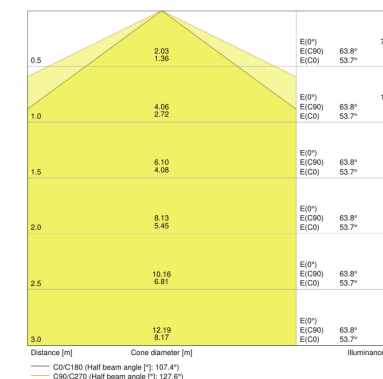

DP COMPACT 1500 55 W 6500K IP65 GY

EQUIPMENT / ACCESSORIES

- Stainless steel clamps with safety screws included
- Mounting accessories included (suspension kit, theft protection kit)

APPLICATION ADVICE

For more detailed application information and graphics please see product datasheet.

LOGISTICAL DATA

Product code	Packaging unit (Pieces/Unit)	Dimensions (length x width x height)	Gross weight	Volume
4058075062092	Shipping carton box 6	1340 mm x 200 mm x 240 mm	8140.00 g	64.32 dm³
4058075062115	Shipping carton box 6	1340 mm x 200 mm x 240 mm	9210.00 g	64.32 dm³