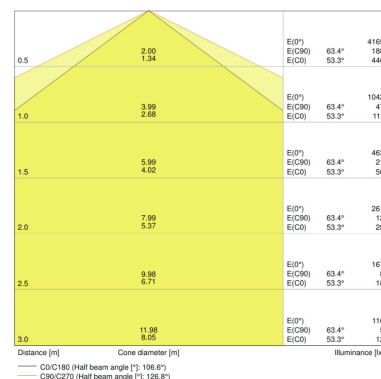

DP COMPACT 1500 31 W 4000K IP65 GY