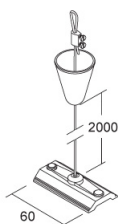

SUSPENSION KIT

NO IMAGE
AVAILABLE

850°

Product code

Colour

7606-00-30/31

3061

General Specifications

Description : Suspension kit w/steel wire mm 2000 and mm 60 plate
Indoor/outdoor lights : Indoor

Physical Specifications

Packing quantity : 10

Electrical Specifications

Glow wire (°C) : 850

Weight and Dimensions

Length (mm) : 60
Height (mm) : 2000

Pictures and Applications