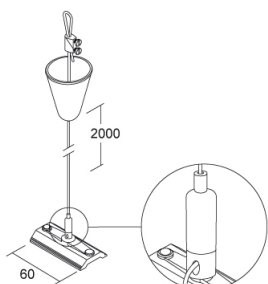

SUSPENSION KIT

NO IMAGE
AVAILABLE

Product code	Colour
--------------	--------

7606-06-30/31	3061
---------------	------

General Specifications

Description	: Suspension kit w/steel wire mm 2000, mm 60 plate and automatic locking device
Indoor/outdoor lights	: Indoor

Physical Specifications

Packing quantity	: 10
------------------	------

Electrical Specifications

Glow wire (°C)	: 850
----------------	-------

Weight and Dimensions

Length (mm)	: 60
Height (mm)	: 2000

850°