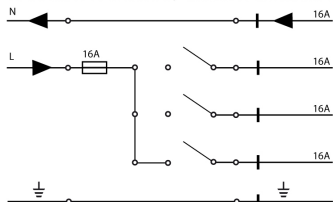

Pictures and Applications

SCHEMA ELETTRICO / WIRING DIAGRAMS