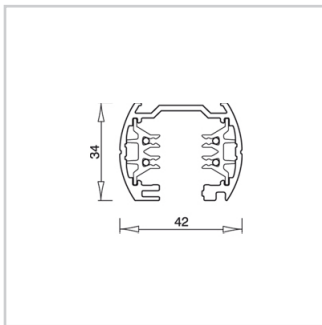

LIGHT KIT MAIN ROUND 1MT

Product code	Colour
7501-10-30	Black
7501-10-31	White
7501-10-42	Satin silver

General Specifications

Product type	: Tracks
Mounting type	: Ceiling - surface, Pendant
Description	: 3-phase tracks
Indoor/outdoor lights	: Indoor

Physical Specifications

Load capacity (Kg)	: The track has a load capacity of 2Kg every 200mm, with a maximum distance of 800mm between the fixing points. For a 10Kg load every 200mm, a maximum fixing distance of 400 mm is recommended.
--------------------	--

Electrical Specifications

Current (A)	: 16
Glow wire (°C)	: 850
Voltage (V)	: 230/440

Weight and Dimensions

Shape	: Round
Length (mm)	: 1000
Width (mm)	: 42
Height (mm)	: 34

Accessories

									
7606-00-30/31 Suspension kit	7600-00-20/30/31 Electro/mechanical adapter	7601-00-W20/30/31 Mechanical/electrical adapter	7602-10-W20/30/31 Right live-end	7602-11-W20/30/31 Left live-end	7605-10-W20/30/31 Inside L joint	7605-11-W20/30/31 Outside L joint	7622-10-W20/30/31 X joint	7619-10-W30/31 Mechanical straight joint	7624-00-30/31 Track cover
									
7606-05-30/31 Suspension kit	7606-04-00 Plate	7625-00-30/31/52 Mechanical adapter	7603-10-W20/30/31 Central connector and straight joint	7621-10-W20/30/31 Right T joint	7621-11-W20/30/31 Left T joint	7610-10-W20/30/31 Flexible joint	7623-00-W20/30/31 Dead end	7607-00-00 Ceiling kit	7626-00-00 Suspension kit
									
7618-00-30/31/52 Mechanical adapter with automatic locking									