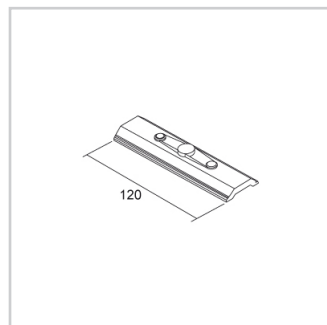

PLATE

Product code	Colour
--------------	--------

7606-04-00	N/S
------------	-----

General Specifications

Description	: Plate mm 120
Indoor/outdoor lights	: Indoor

Physical Specifications

Packing quantity	: 50
------------------	------

Weight and Dimensions

Length (mm)	: 120
-------------	-------

Pictures and Applications