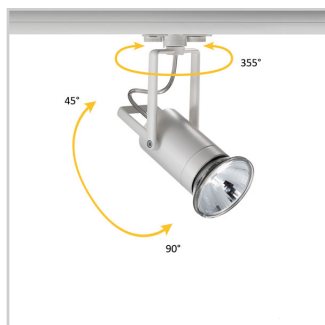

Product code	Colour
740-035-21	Mat white
740-035-52	Silver
740-035-16	Black

General Specifications

Product type	: Spotlights
Mounting type	: MM 1-phase track
Description	: For one-phase tracks MM
Indoor/outdoor lights	: Indoor
Applications	: Display areas, Shop windows, Shops

Lighting specifications

Lamp description	: IPAR16 50W GU10 / IPAR20 75W GZ10
------------------	-------------------------------------

Physical Specifications

Body	: Die-cast aluminium
Finishes	: Polyester painted
Ring	: Die-cast aluminium

Electrical Specifications

Glow wire (°C)	: 850
Voltage (V)	: 230
Frequency (Hz)	: 50/60

Weight and Dimensions

Height (mm)	: 96
Weight (Kg)	: 0.2

Optical Specifications

Aiming	: Adjustable
Light distribution	: Symmetric
Light emission	: Direct
Horizontal orientation	: 355°
Vertical tilt	: 45° upwards and 90° downwards