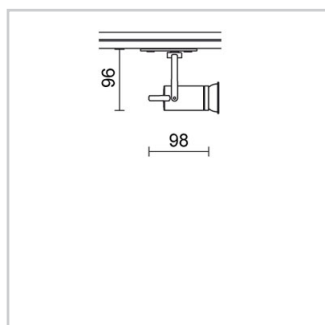

Lighting specifications

Lamp description	: IPAR16 50W GU10 / IPAR20 75W GZ10
------------------	-------------------------------------

Physical Specifications

Body	: Die-cast aluminium
Finishes	: Polyester painted
Ring	: Die-cast aluminium

Electrical Specifications

Glow wire (°C)	: 850
Voltage (V)	: 230
Frequency (Hz)	: 50/60

Weight and Dimensions

Height (mm)	: 96
Weight (Kg)	: 0.2

Optical Specifications

Aiming	: Adjustable
Light distribution	: Symmetric
Light emission	: Direct
Horizontal orientation	: 355°
Vertical tilt	: 45° upwards and 90° downwards