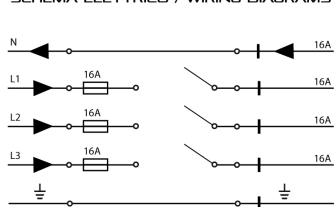

OUTSIDE L JOINT

NO IMAGE
AVAILABLE

850°

Product code	Colour
--------------	--------

7655-11-W20/30/31	100
-------------------	-----

General Specifications

Indoor/outdoor lights	: Indoor
-----------------------	----------

Physical Specifications

Packing quantity	: 4
------------------	-----

Electrical Specifications

Glow wire (°C)	: 850
----------------	-------

Weight and Dimensions

Width (mm)	: 80
------------	------

Pictures and Applications

SCHEMA ELETTRICO / WIRING DIAGRAMS

SCHEMA ELETTRICO / WIRING DIAGRAMS

CAPACITÀ DI CARICO / LOAD CAPACITY