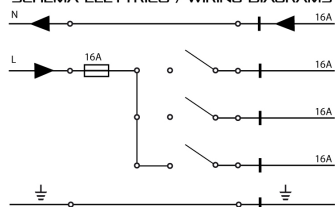

OUTSIDE L JOINT

NO IMAGE
AVAILABLE

850°

Product code	Colour
--------------	--------

7655-11-W20/30/31	100
-------------------	-----

General Specifications

Indoor/outdoor lights	: Indoor
-----------------------	----------

Physical Specifications

Packing quantity	: 4
------------------	-----

Electrical Specifications

Glow wire (°C)	: 850
----------------	-------

Weight and Dimensions

Width (mm)	: 80
------------	------

Pictures and Applications

SCHEMA ELETTRICO / WIRING DIAGRAMS

SCHEMA ELETTRICO / WIRING DIAGRAMS

CAPACITÀ DI CARICO / LOAD CAPACITY