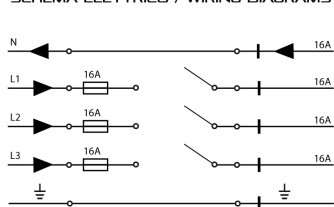

RIGHT T JOINT

Product code	Colour
--------------	--------

7656-10-W20/30/31	100
-------------------	-----

General Specifications

Indoor/outdoor lights	: Indoor
-----------------------	----------

Physical Specifications

Packing quantity	: 2
------------------	-----

Electrical Specifications

Glow wire (°C)	: 850
----------------	-------

Weight and Dimensions

Length (mm)	: 120
-------------	-------

Pictures and Applications

SCHEMA ELETTRICO / WIRING DIAGRAMS

SCHEMA ELETTRICO / WIRING DIAGRAMS

CAPACITÀ DI CARICO / LOAD CAPACITY