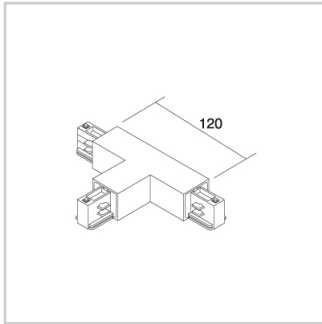

RIGHT T JOINT

Product code	Colour
--------------	--------

7656-10-W20/30/31	100
-------------------	-----

General Specifications

Indoor/outdoor lights	: Indoor
-----------------------	----------

Physical Specifications

Packing quantity	: 2
------------------	-----

Electrical Specifications

Glow wire (°C)	: 850
----------------	-------

Weight and Dimensions

Length (mm)	: 120
-------------	-------

Pictures and Applications