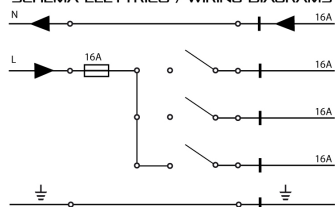

RIGHT T JOINT

Product code	Colour
--------------	--------

7656-10-W20/30/31	100
-------------------	-----

General Specifications

Indoor/outdoor lights	: Indoor
-----------------------	----------

Physical Specifications

Packing quantity	: 2
------------------	-----

Electrical Specifications

Glow wire (°C)	: 850
----------------	-------

Weight and Dimensions

Length (mm)	: 120
-------------	-------

Pictures and Applications

SCHEMA ELETTRICO / WIRING DIAGRAMS

SCHEMA ELETTRICO / WIRING DIAGRAMS

CAPACITÀ DI CARICO / LOAD CAPACITY