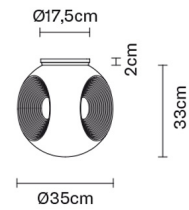

EYES

F34G0101

Matali Crasset

Dimensions

Description

Wall/ceiling lamp with satin white blown glass diffuser. White painted metal structure.

Voltage

220-240V

Table

Weight

Net: 4.07 kg
Gross: 5.26 kg

Packaging

Volume: 0.106 m³
Number of boxes: 1

Specs

ERC IP40