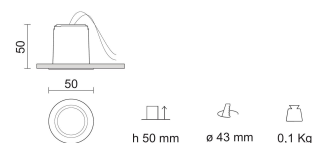

Perfetto-IN 50 6,5W 3000K

Design: Aria Design Team

IP 43 IK 08

Product Code	Color
225-029BN-21	Mat white

General specifications

Product type	Downlights
Mounting type	Ceiling - recessed
Indoor/Outdoor light	Indoor
Description	Fixed downlight with frosted thermoplastic screen, equipped with COB LED of latest generation. Inner snoot in black thermoplastic material. LED drivers should be ordered separately, the wattage of the fitting changes depending on the selected driver.
Applications	Showrooms , Residential , Hospitality , Commercial areas

Lighting specifications

Lamp description	LED 650lm 6.5W 3000K CRI90
Nominal lumens on thermal regime (lm)	650
Delivered lumen (lm)	455
Wattage (W)	6.5
Color temperature (K)	3000
CRI	CRI 90
Lamp type	COB LED
Average lamp life (h)	L80B10 50.000
Photobiological risk group	RG1

Optical specifications

Light distribution	Symmetric
Emission	Direct
Light beam	34°

Weight and dimension

Height (mm)	50
Diameter (mm)	50
Cutout diameter (mm)	43
Recessed depth (mm)	50
Weight (Kg)	0.1
False ceiling thickness (mm)	1-20