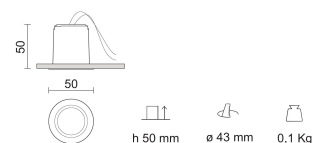

Perfetto-IN 50 4,5W 3000K

Design: Aria Design Team

IP 43 IK 08

Product Code	Color
225-029BN-21	Mat white

General specifications

Product type	Downlights
Mounting type	Ceiling - recessed
Indoor/Outdoor light	Indoor
Description	Fixed downlight with frosted thermoplastic screen, equipped with COB LED of latest generation. Inner snoot in black thermoplastic material. LED drivers should be ordered separately, the wattage of the fitting changes depending on the selected driver.
Applications	Showrooms , Residential , Hospitality , Commercial areas

Lighting specifications

Lamp description	LED 490lm 4.5W 3000K CRI90
Nominal lumens on thermal regime (lm)	490
Delivered lumen (lm)	343
Wattage (W)	4.5
Color temperature (K)	3000
CRI	CRI 90
Lamp type	COB LED
Average lamp life (h)	L80B10 50.000
Photobiological risk group	RG1

Optical specifications

Light distribution	Symmetric
Emission	Direct
Light beam	34°

Weight and dimension

Height (mm)	50
Diameter (mm)	50
Cutout diameter (mm)	43
Recessed depth (mm)	50
Weight (Kg)	0.1
False ceiling thickness (mm)	1-20