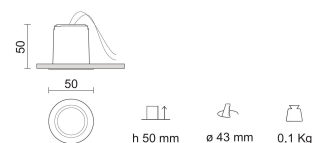

**Perfetto-IN 50 6,5W 3000K
DALI**

Design: Aria Design Team

IP 43 IK 08

Product Code	Color
225-029BN-21	Mat white

General specifications

Product type	Downlights
Mounting type	Ceiling - recessed
Indoor/Outdoor light	Indoor
Description	Fixed downlight with frosted thermoplastic screen, equipped with COB LED of latest generation. Inner snoot in black thermoplastic material. LED drivers should be ordered separately, the wattage of the fitting changes depending on the selected driver.
Product notes	Max 4 fittings 6,5W can be connected in serier to the driver 81-04028 (700mA DALI dimmable)
Applications	Showrooms , Residential , Hospitality , Commercial areas

Lighting specifications

Lamp description	LED 650lm 6.5W 3000K CRI90
Nominal lumens on thermal regime (lm)	650
Delivered lumen (lm)	455
Wattage (W)	6.5
Color temperature (K)	3000
CRI	CRI 90
Lamp type	COB LED
Average lamp life (h)	L80B10 50.000
Photobiological risk group	RG1

Optical specifications

Light distribution	Symmetric
Emission	Direct
Light beam	34°

Weight and dimension

Height (mm)	50
Diameter (mm)	50
Cutout diameter (mm)	43
Recessed depth (mm)	50
Weight (Kg)	0.1
False ceiling thickness (mm)	1-20