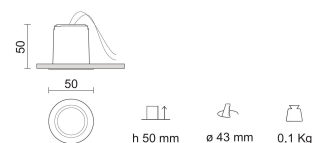

**Perfetto-IN 50 4,5W 3000K
DALI**

Design: Aria Design Team

IP 43 IK 08

Product Code	Color
225-029BN-21	Mat white

General specifications

Product type	Downlights
Mounting type	Ceiling - recessed
Indoor/Outdoor light	Indoor
Description	Fixed downlight with frosted thermoplastic screen, equipped with COB LED of latest generation. Inner snoot in black thermoplastic material. LED drivers should be ordered separately, the wattage of the fitting changes depending on the selected driver.
Applications	Showrooms , Residential , Hospitality , Commercial areas

Lighting specifications

Lamp description	LED 490lm 4.5W 3000K CRI90
Nominal lumens on thermal regime (lm)	490
Delivered lumen (lm)	343
Wattage (W)	4.5
Color temperature (K)	3000
CRI	CRI 90
Lamp type	COB LED
Average lamp life (h)	L80B10 50.000
Photobiological risk group	RG1

Physical specifications

Body	Die-cast aluminium
Finishing	Polyester painted
Reflector	Mirror-metallized thermoplastic material
Thermal dissipation	Passive

Electrical specifications

Driver availability	Separate
Driver mounting	Separate
Dimmable	DALI dimmable

Optical specifications

Light distribution	Symmetric
Emission	Direct
Light beam	34°

Weight and dimension

Height (mm)	50
Diameter (mm)	50
Cutout diameter (mm)	43
Recessed depth (mm)	50
Weight (Kg)	0.1
False ceiling thickness (mm)	1-20