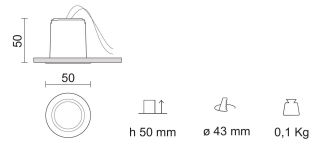

Perfetto-IN 50 3,5W 3000K

Design: Aria Design Team

IP 43 IK 08

Product Code	Color
225-029BN-21	Mat white

General specifications

Product type	Downlights
Mounting type	Ceiling - recessed
Indoor/Outdoor light	Indoor
Description	Fixed downlight with frosted thermoplastic screen, equipped with COB LED of latest generation. Inner snoot in black thermoplastic material. LED drivers should be ordered separately, the wattage of the fitting changes depending on the selected driver.
Applications	Showrooms , Residential , Hospitality , Commercial areas

Lighting specifications

Lamp description	LED 355lm 3.5W 3000K CRI90
Nominal lumens on thermal regime (lm)	355
Delivered lumen (lm)	248
Wattage (W)	3.5
Color temperature (K)	3000
CRI	CRI 90
Lamp type	COB LED
Average lamp life (h)	L80B10 50.000
Photobiological risk group	RG1

Optical specifications

Light distribution	Symmetric
Emission	Direct
Light beam	34°

Weight and dimension

Height (mm)	50
Diameter (mm)	50
Cutout diameter (mm)	43
Recessed depth (mm)	50
Weight (Kg)	0.1
False ceiling thickness (mm)	1-20