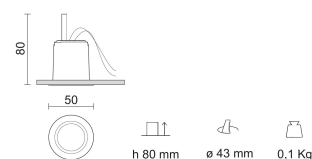

Perfetto-IN 50 with lens 6W 2700K

Design: Aria Design Team

IP 20 IK 08

Product Code	Color
225-319CN-21	Mat white

General specifications

Product type	Downlights
Mounting type	Ceiling - recessed
Indoor/Outdoor light	Indoor
Description	Fixed downlight with not replaceable lens, equipped with LED of latest generation. Inner snout in black thermoplastic material. LED drivers should be ordered separately, the wattage of the fitting changes depending on the selected driver.
Applications	Showrooms , Commercial areas , Residential , Hospitality

Lighting specifications

Lamp description	LED 490lm 6W 2700K CRI90
Nominal lumens on thermal regime (lm)	490
LOR	89
Delivered lumen (lm)	436
Wattage (W)	6
Color temperature (K)	2700
CRI	CRI 90
Lamp type	High Power LED
Average lamp life (h)	L80B10 50.000
Photobiological risk group	RG1

Physical specifications

Body	Die-cast aluminium
Finishing	Polyester painted
Thermal dissipation	Passive

Electrical specifications

Driver availability	Separate
Driver mounting	Separate
Dimmable	Dimmable on the mains

Optical specifications

Light distribution	Symmetric
Emission	Accent light
Light beam	13°
Optical notes	Satined gold snout code 28-4241-100.

Weight and dimension

Height (mm)	80
Diameter (mm)	50
Cutout diameter (mm)	43
Recessed depth (mm)	80
Weight (Kg)	0.1
False ceiling thickness (mm)	1-20