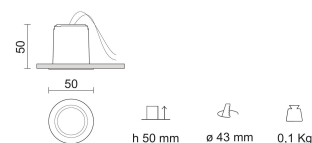

Perfetto-IN 50 with lens 4W 3000K

Design: Aria Design Team

IP 20 IK 08

Product Code	Color
225-019BN-21	Mat white

General specifications

Product type	Downlights
Mounting type	Ceiling - recessed
Indoor/Outdoor light	Indoor
Description	Fixed downlight with not replaceable lens, equipped with LED of latest generation. Inner snoot in black thermoplastic material. LED drivers should be ordered separately, the wattage of the fitting changes depending on the selected driver.
Applications	Showrooms , Residential , Hospitality , Commercial areas

Lighting specifications

Lamp description	LED 380lm 4W 3000K CRI90
Nominal lumens on thermal regime (lm)	380
LOR	89
Delivered lumen (lm)	338
Wattage (W)	4
Color temperature (K)	3000
CRI	CRI 90
Lamp type	High Power LED
Average lamp life (h)	L80B10 50.000
Photobiological risk group	RG1

Light distribution	Symmetric
Emission	Accent light
Light beam	13°
Optical notes	Satined gold baffle code 28-4241-100.

Weight and dimension

Height (mm)	50
Diameter (mm)	50
Cutout diameter (mm)	43
Recessed depth (mm)	50
Weight (Kg)	0.1
False ceiling thickness (mm)	1-20