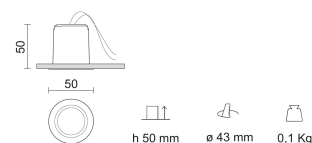

Perfetto-IN 50 6,5W 2700K

Design: Aria Design Team

IP 43 IK 08

Product Code	Color
225-029CN-21	Mat white

General specifications

Product type	Downlights
Mounting type	Ceiling - recessed
Indoor/Outdoor light	Indoor
Description	Fixed downlight with frosted thermoplastic screen, equipped with COB LED of latest generation. Inner snoot in black thermoplastic material. LED drivers should be ordered separately, the wattage of the fitting changes depending on the selected driver.
Applications	Showrooms , Residential , Hospitality , Commercial areas

Lighting specifications

Lamp description	LED 620lm 6.5W 2700K CRI90
Nominal lumens on thermal regime (lm)	620
Delivered lumen (lm)	434
Wattage (W)	6.5
Color temperature (K)	2700
CRI	CRI 90
Lamp type	COB LED
Average lamp life (h)	L80B10 50.000
Photobiological risk group	RG1

Optical specifications

Light distribution	Symmetric
Emission	Direct
Light beam	34°
Optical notes	

Weight and dimension

Height (mm)	50
Diameter (mm)	50
Cutout diameter (mm)	43
Recessed depth (mm)	50
Weight (Kg)	0.1
False ceiling thickness (mm)	1-20