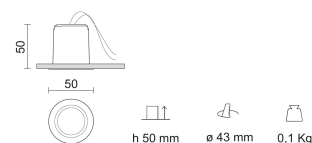

Perfetto-IN 50 4,5W 2700K

Design: Aria Design Team

IP 43 IK 08

Product Code	Color
225-029CN-21	Mat white

General specifications

Product type	Downlights
Mounting type	Ceiling - recessed
Indoor/Outdoor light	Indoor
Description	Fixed downlight with frosted thermoplastic screen, equipped with COB LED of latest generation. Inner snoot in black thermoplastic material. LED drivers should be ordered separately, the wattage of the fitting changes depending on the selected driver.
Applications	Showrooms , Residential , Hospitality , Commercial areas

Lighting specifications

Lamp description	LED 470lm 4.5W 2700K CRI90
Nominal lumens on thermal regime (lm)	470
Delivered lumen (lm)	329
Wattage (W)	4.5
Color temperature (K)	2700
CRI	CRI 90
Lamp type	COB LED
Average lamp life (h)	L80B10 50.000
Photobiological risk group	RG1

Optical specifications

Light distribution	Symmetric
Emission	Direct
Light beam	34°
Optical notes	

Weight and dimension

Height (mm)	50
Diameter (mm)	50
Cutout diameter (mm)	43
Recessed depth (mm)	50
Weight (Kg)	0.1
False ceiling thickness (mm)	1-20