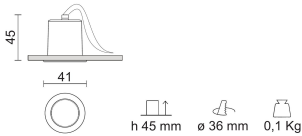

Perfetto-IN 40 4,5W 3000K

Design: Aria Design Team

IP 43 IK 07

Product Code	Color
254-209BN-21	Mat white

General specifications

Product type	Downlights
Mounting type	Ceiling - recessed
Indoor/Outdoor light	Indoor
Description	Fixed downlight with prismatic spread lens, designed for the latest generation of COB LEDs . Inner snoot in black thermoplastic material. LED drivers should be ordered separately for remote installation.
Product notes	Max 2 fittings 4.5W can be connected to the driver 81-04031 (500mA).
Applications	Commercial areas , Showrooms , Residential , Hospitality

Lighting specifications

Lamp description	LED 500lm 4.5W 3000K CRI90
Nominal lumens on thermal regime (lm)	500
LOR	85
Delivered lumen (lm)	425
Wattage (W)	4.5
Color temperature (K)	3000
CRI	CRI 90
Lamp type	COB LED
Average lamp life (h)	L80B10 50.000
Photobiological risk group	RG1
Unified Glare Rating (U.G.R. <)	19

Physical specifications

Body	Die-cast aluminium
Finishing	Polyester painted
Thermal dissipation	Passive

Electrical specifications

Driver availability	Separate
Driver mounting	Separate

Optical specifications

Light distribution	Symmetric
Emission	Direct
Aiming	Fixed
Light beam	60°
Optical notes	Satined gold snoot code 28-4105-100, white baffle code 28-4105-31.

Weight and dimension

Height (mm)	45
Diameter (mm)	41
Cutout diameter (mm)	36
Recessed depth (mm)	45
Weight (Kg)	0.1
False ceiling thickness (mm)	1-30