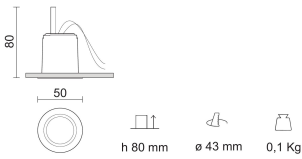

**Perfetto-IN 50 with lens 6W
3000K**

Design: Aria Design Team

IP 20 IK 08

Product Code	Color
225-319BN-21	Mat white

General specifications

Product type	Downlights
Mounting type	Ceiling - recessed
Indoor/Outdoor light	Indoor
Description	Fixed downlight with not replaceable lens, equipped with LED of latest generation. Inner snoot in black thermoplastic material. LED drivers should be ordered separately, the wattage of the fitting changes depending on the selected driver.
Applications	Showrooms , Residential , Hospitality , Commercial areas

Lighting specifications

Lamp description	LED 520lm 6W 3000K CRI90
Nominal lumens on thermal regime (lm)	520
LOR	89
Delivered lumen (lm)	463
Wattage (W)	6
Color temperature (K)	3000
CRI	CRI 90
Lamp type	High Power LED
Average lamp life (h)	L80B10 50.000
Photobiological risk group	RG1

Optical specifications

Light distribution	Symmetric
Emission	Accent light
Light beam	13°
Optical notes	Satined gold baffle code 28-4241-100.

Weight and dimension

Height (mm)	80
Diameter (mm)	50
Cutout diameter (mm)	43
Recessed depth (mm)	80
Weight (Kg)	0.1
False ceiling thickness (mm)	1-20