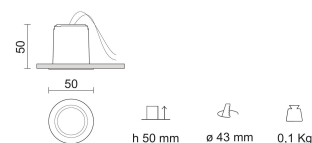

Perfetto-IN 50 with lens 4W 2700K

Design: Aria Design Team

IP 43 IK 08

Product Code	Color
225-019CN-21	Mat white

General specifications

Product type	Downlights
Mounting type	Ceiling - recessed
Indoor/Outdoor light	Indoor
Description	Fixed downlight with not replaceable lens and frosted thermoplastic screen, equipped with LED of latest generation. Inner snoot in black thermoplastic material. LED drivers should be ordered separately, the wattage of the fitting changes depending on the selected driver.
Applications	Showrooms , Commercial areas , Residential , Hospitality

Lighting specifications

Lamp description	LED 355lm 4W 2700K CRI90
Nominal lumens on thermal regime (lm)	355
Wattage (W)	4
Color temperature (K)	2700
CRI	CRI 90
Lamp type	High Power LED
Average lamp life (h)	L80B10 50.000
Photobiological risk group	RG1

Light distribution	Symmetric
Emission	Accent light
Light beam	13°
Optical notes	Satined gold snoot code 28-4241-100.

Weight and dimension

Height (mm)	80
Diameter (mm)	50
Cutout diameter (mm)	43
Recessed depth (mm)	80
Weight (Kg)	0.1
False ceiling thickness (mm)	1-20