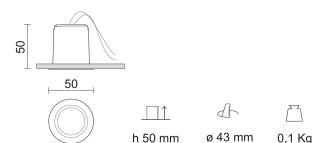

Perfetto-IN 50 4,5W 2700K

DALI

Design: Aria Design Team

IP 43 IK 08

Product Code	Color
225-029CN-21	Mat white

General specifications

Product type	Downlights
Mounting type	Ceiling - recessed
Indoor/Outdoor light	Indoor
Description	Fixed downlight with frosted thermoplastic screen, equipped with COB LED of latest generation. Inner snoot in black thermoplastic material. LED drivers should be ordered separately, the wattage of the fitting changes depending on the selected driver.
Applications	Showrooms , Residential , Hospitality , Commercial areas

Lighting specifications

Lamp description	LED 470lm 4.5W 2700K CRI90
Nominal lumens on thermal regime (lm)	470
Delivered lumen (lm)	329
Wattage (W)	4.5
Color temperature (K)	2700
CRI	CRI 90
Lamp type	COB LED
Average lamp life (h)	L80B10 50.000
Photobiological risk group	RG1

Optical specifications

Light distribution	Symmetric
Emission	Direct
Light beam	34°
Optical notes	

Weight and dimension

Height (mm)	50
Diameter (mm)	50
Cutout diameter (mm)	43
Recessed depth (mm)	50
Weight (Kg)	0.1
False ceiling thickness (mm)	1-20