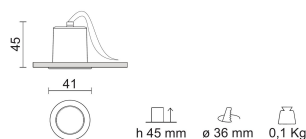

Perfetto-IN 40 with lens 3W 2700K

Design: Aria Design Team

IP 43 IK 07

Product Code	Color
254-219CN-21	Mat white

General specifications

Product type	Downlights
Mounting type	Ceiling - recessed
Indoor/Outdoor light	Indoor
Description	Fixed downlight with no replaceable lens and prismatic spread lens, equipped with LED of latest generation. Inner snoot in black thermoplastic material. LED drivers should be ordered separately for installation through the recessed hole; the wattage of the fitting changes depending on the selected driver.
Product notes	Max 3 fittings (3W) can be connected to the driver 81-02531 (700mA)
Applications	Commercial areas , Showrooms , Residential , Hospitality

Lighting specifications

Lamp description	LED 180lm 3W 2700K CRI90
Nominal lumens on thermal regime (lm)	180
LOR	85
Delivered lumen (lm)	153
Wattage (W)	3
Color temperature (K)	2700
CRI	CRI 90
Lamp type	High Power LED
Average lamp life (h)	L80B10 50.000
Photobiological risk group	RG1
Unified Glare Rating (U.G.R. <)	9

Physical specifications

Body	Die-cast aluminium
Finishing	Polyester painted
Thermal dissipation	Passive

Electrical specifications

Driver availability	Separate
Driver mounting	Separate

Optical specifications

Light distribution	Symmetric
Emission	Accent light
Aiming	Fixed
Light beam	14°
Optical notes	Satined gold snoot code 28-4105-100, white baffle code 28-4105-31

Weight and dimension

Height (mm)	45
Diameter (mm)	41
Cutout diameter (mm)	36
Recessed depth (mm)	45
Weight (Kg)	0.1
False ceiling thickness (mm)	1-30