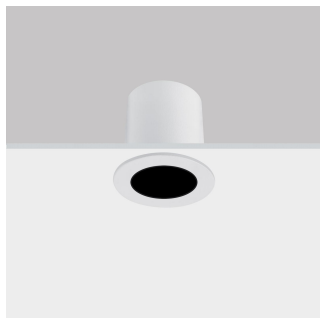

## Perfetto-IN 40 with lens 3W 2700K

Design: Aria Design Team

IP 43 IK 07

Product Code	Color
254-219CN-21	Mat white

### General specifications

Product type	Downlights
Mounting type	Ceiling - recessed
Indoor/Outdoor light	Indoor
Description	Fixed downlight with no replaceable lens and prismatic spread lens, equipped with LED of latest generation. Inner snoot in black thermoplastic material. LED drivers should be ordered separately for installation through the recessed hole; the wattage of the fitting changes depending on the selected driver.
Product notes	Max 3 fittings (3W) can be connected to the driver 81-02531 (700mA)
Applications	Commercial areas , Showrooms , Residential , Hospitality

### Optical specifications

Light distribution	Symmetric
Emission	Accent light
Aiming	Fixed
Light beam	14°
Optical notes	Satined gold snoot code 28-4105-100, white baffle code 28-4105-31