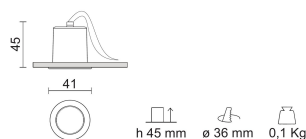

Perfetto-IN 40 with lens 2W 2700K

Design: Aria Design Team

IP 43 IK 07

Product Code	Color
254-219CN-21	Mat white

General specifications

Product type	Downlights
Mounting type	Ceiling - recessed
Indoor/Outdoor light	Indoor
Description	Fixed downlight with no replaceable lens and prismatic spread lens, equipped with LED of latest generation. Inner snoot in black thermoplastic material. LED drivers should be ordered separately for installation through the recessed hole; the wattage of the fitting changes depending on the selected driver.
Product notes	Max 8 fittings (2W) can be connected to the driver 81-04019 (500mA)
Applications	Commercial areas , Showrooms , Residential , Hospitality

Lighting specifications

Lamp description	LED 130lm 2W 2700K CRI90
Nominal lumens on thermal regime (lm)	130
LOR	85
Delivered lumen (lm)	110
Wattage (W)	2
Color temperature (K)	2700
CRI	CRI 90
Lamp type	High Power LED
Average lamp life (h)	L80B10 50.000
Photobiological risk group	RG1
Unified Glare Rating (U.G.R. <)	9

Light distribution	Symmetric
Emission	Accent light
Aiming	Fixed
Light beam	14°
Optical notes	Satined gold snoot code 28-4105-100, white baffle code 28-4105-31

Weight and dimension

Height (mm)	45
Diameter (mm)	41
Cutout diameter (mm)	36
Recessed depth (mm)	45
Weight (Kg)	0.1
False ceiling thickness (mm)	1-30