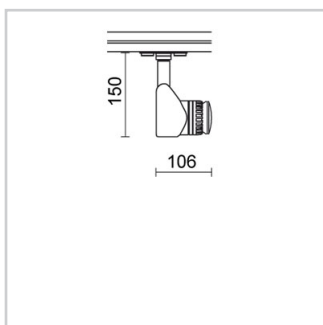

AYR

Product code	Colour
--------------	--------

713-016-31	White
713-016-20	Silver
713-016-30	Black

General Specifications

Product type	: Spotlights
Mounting type	: LKM 3-phase track
Description	: Ayr is a spotlight for LKM 3-phase electrified tracks.
Indoor/outdoor lights	: Indoor
Applications	: Art exhibitions, Shop windows, Showrooms

Lighting specifications

Lamp description	: IPAR16 50W GU10
Lamp wattage (W)	: 10

Physical Specifications

Body	: Die-cast aluminium
Finishes	: Polyester painted
Ring	: Technopolymer

Electrical Specifications

Glow wire (°C)	: 850
Voltage (V)	: 230
Frequency (Hz)	: 50/60

Weight and Dimensions

Shape	: Round
Width (mm)	: 106
Height (mm)	: 150
Weight (Kg)	: 0.5

Optical Specifications

Aiming	: Adjustable
Light distribution	: Symmetric
Light emission	: Direct