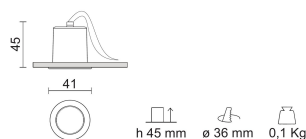

Perfetto-IN 40 with lens 2W 3000K

Design: Aria Design Team

IP 43 IK 07

Product Code	Color
254-219BN-21	Mat white

General specifications

Product type	Downlights
Mounting type	Ceiling - recessed
Indoor/Outdoor light	Indoor
Description	Fixed downlight with no replaceable lens and prismatic spread lens, equipped with LED of latest generation. Inner snoot in black thermoplastic material. LED drivers should be ordered separately; the wattage of the fitting changes depending on the selected driver.
Product notes	Max 8 fittings 2W can be connected to the driver 81-04019 (500mA).
Applications	Showrooms , Residential , Hospitality , Commercial areas

Lighting specifications

Lamp description	LED 150lm 2W 3000K CRI90
Nominal lumens on thermal regime (lm)	150
LOR	85
Delivered lumen (lm)	127
Wattage (W)	2
Color temperature (K)	3000
CRI	CRI 90
Lamp type	High Power LED
Average lamp life (h)	L80B10 50.000
Photobiological risk group	RG1
Unified Glare Rating (U.G.R. <)	9

Light distribution	Symmetric
Emission	Accent light
Aiming	Fixed
Light beam	14°
Optical notes	Satined gold baffle code 28-4105-100, white baffle code 28-4105-31.

Weight and dimension

Height (mm)	45
Diameter (mm)	41
Cutout diameter (mm)	36
Recessed depth (mm)	45
Weight (Kg)	0.1
False ceiling thickness (mm)	1-30