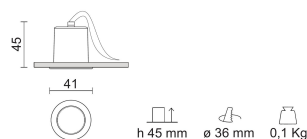

Perfetto-IN 40 with lens 3W 3000K

Design: Aria Design Team

IP 43 IK 07

Product Code	Color
254-219BN-21	Mat white

General specifications

Product type	Downlights
Mounting type	Ceiling - recessed
Indoor/Outdoor light	Indoor
Description	Fixed downlight with no replaceable lens and prismatic spread lens, equipped with LED of latest generation. Inner snoot in black thermoplastic material. LED drivers should be ordered separately; the wattage of the fitting changes depending on the selected driver.
Product notes	Max 3 fittings 3W can be connected to the driver 81-02531 (700mA)
Applications	Showrooms , Residential , Hospitality , Commercial areas

Lighting specifications

Lamp description	LED 200lm 3W 3000K CRI90
Nominal lumens on thermal regime (lm)	200
LOR	85
Delivered lumen (lm)	170
Wattage (W)	3
Color temperature (K)	3000
CRI	CRI 90
Lamp type	High Power LED
Average lamp life (h)	L80B10 50.000
Photobiological risk group	RG1
Unified Glare Rating (U.G.R. <)	9

Light distribution	Symmetric
Emission	Accent light
Aiming	Fixed
Light beam	14°
Optical notes	Satined gold baffle code 28-4105-100, white baffle code 28-4105-31.

Weight and dimension

Height (mm)	45
Diameter (mm)	41
Cutout diameter (mm)	36
Recessed depth (mm)	45
Weight (Kg)	0.1
False ceiling thickness (mm)	1-30