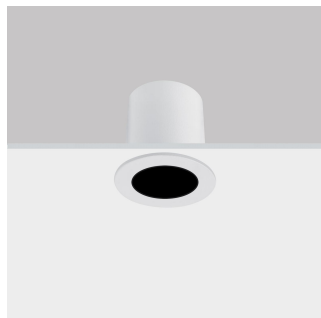

Perfetto-IN 40 with lens 3W 3000K

Design: Aria Design Team

IP 43 IK 07

Product Code	Color
254-219BN-21	Mat white

General specifications

Product type	Downlights
Mounting type	Ceiling - recessed
Indoor/Outdoor light	Indoor
Description	Fixed downlight with no replaceable lens and prismatic spread lens, equipped with LED of latest generation. Inner snoot in black thermoplastic material. LED drivers should be ordered separately; the wattage of the fitting changes depending on the selected driver.
Product notes	Max 3 fittings 3W can be connected to the driver 81-02531 (700mA)
Applications	Showrooms , Residential , Hospitality , Commercial areas

Lighting specifications

Lamp description	LED 200lm 3W 3000K CRI90
Nominal lumens on thermal regime (lm)	200
LOR	85
Delivered lumen (lm)	170
Wattage (W)	3
Color temperature (K)	3000
CRI	CRI 90
Lamp type	High Power LED
Average lamp life (h)	L80B10 50.000
Photobiological risk group	RG1
Unified Glare Rating (U.G.R. <)	9

Light distribution	Symmetric
Emission	Accent light
Aiming	Fixed
Light beam	14°
Optical notes	Satined gold baffle code 28-4105-100, white baffle code 28-4105-31.

Weight and dimension

Height (mm)	45
Diameter (mm)	41
Cutout diameter (mm)	36
Recessed depth (mm)	45
Weight (Kg)	0.1
False ceiling thickness (mm)	1-30