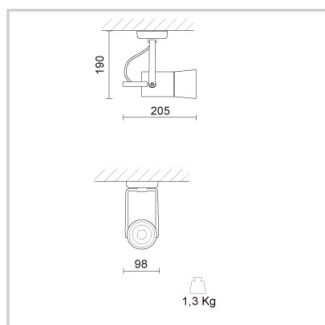

Physical Specifications

Body	: Die-cast aluminium
Finishes	: Polyester painted
Reflector	: Mirror-metallized thermoplastic material

Electrical Specifications

Glow wire (°C)	: 850
Voltage (V)	: 230
Frequency (Hz)	: 50/60

Weight and Dimensions

Length (mm)	: 205
Height (mm)	: 216
Weight (Kg)	: 1.4

Optical Specifications

Light distribution	: Symmetric
Light emission	: Direct
Light beam	: 38°
Note	: Honeycomb code 28-3959-30, pink tempered glass for food applications code 28-3958-58, closing screen cod. 28-3958-58 to be used only together with snoot code 28-3957-30. 20°, 65° (mirror metallized), 70° (white) optics are available on demand.