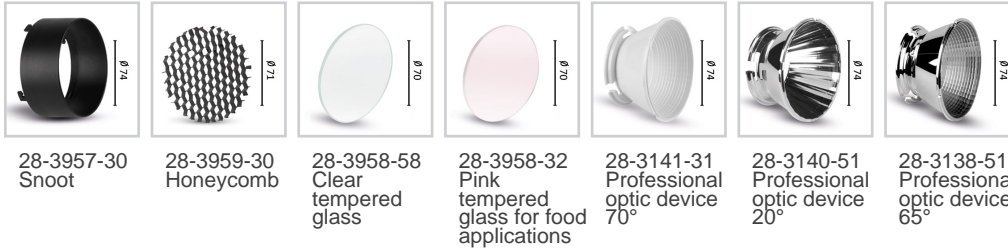

Accessories